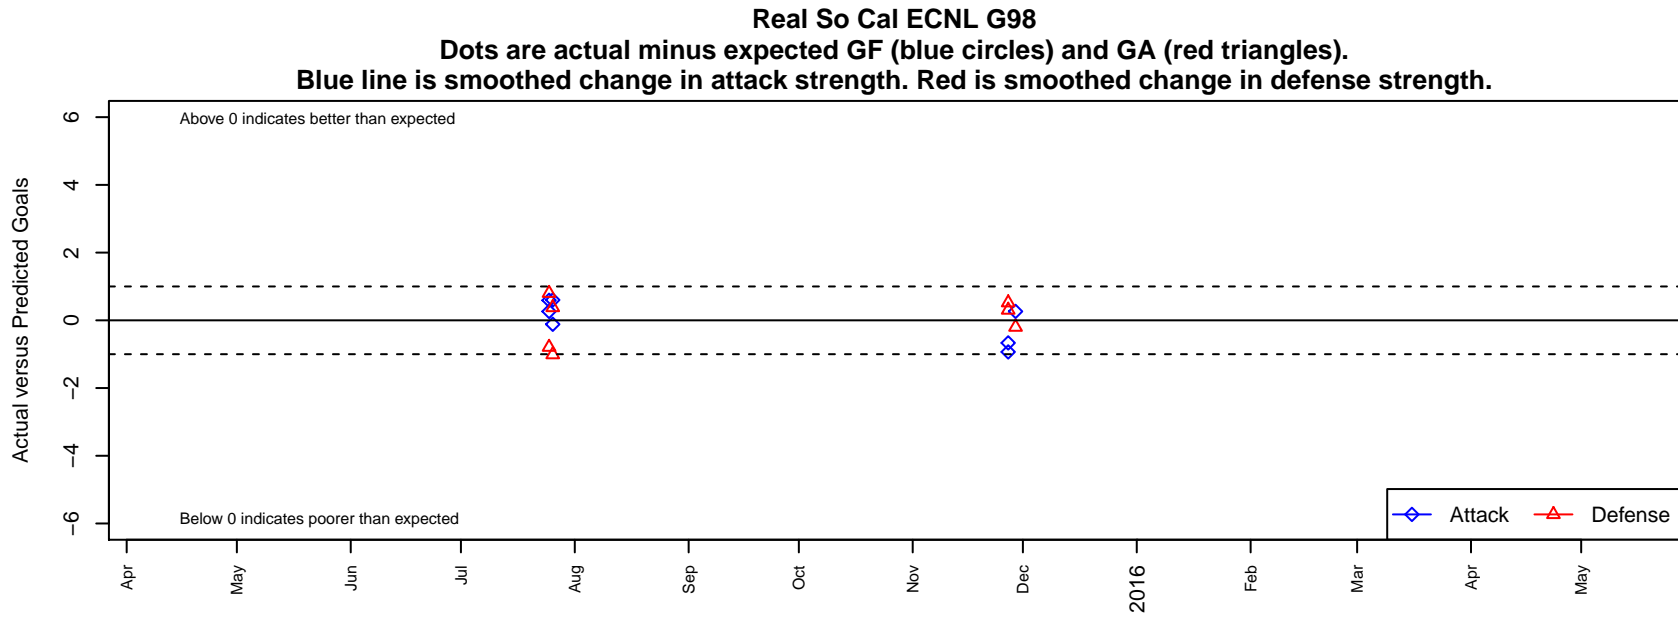

Real So Cal ECNL G98

, CAS
G98 total strength=1841
attack=25.28 defense=53.75

alt names used:
REAL SO CAL ECNL (CAS)
REAL SO CAL ECNL (CAS)

Venues played:
2015 Surf Cup Surf Super Cup U17
2015 Surf College Showcase Swami's Showca